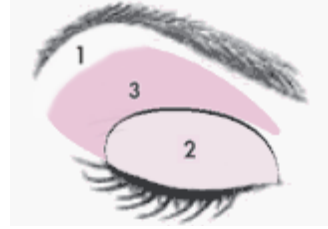

Color 101 Look: Tawnies

Sweet Cream	Sienna
Granite	Shy Blush Cheek Color