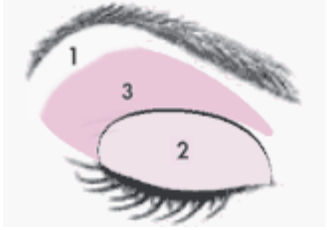

Color 101 Look: Tawnies

Sweet Cream	Sienna
Granite	Shy Blush Cheek Color